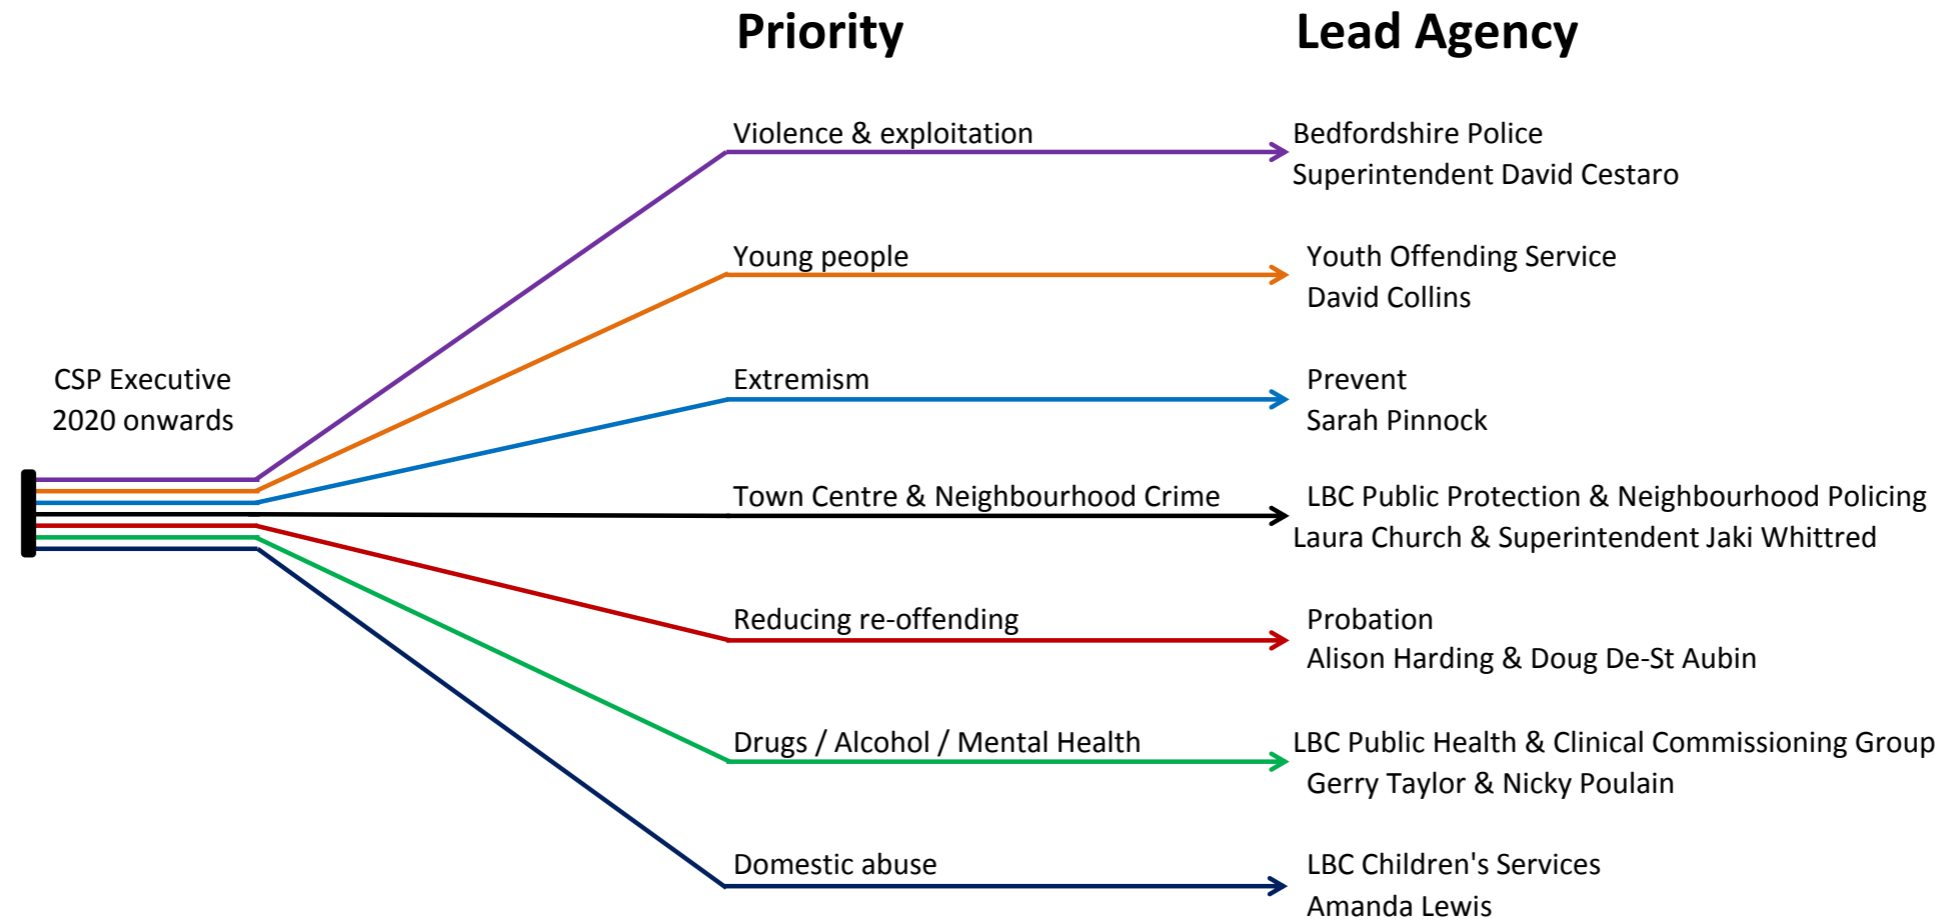

# Luton Community Safety Partnership Delivery Model 2020-2024

**Our values**

- Trust
- Accountability
- Delivery
- Outcomes
- Collaboration

**Luton 2040**  
**No-one in Poverty**